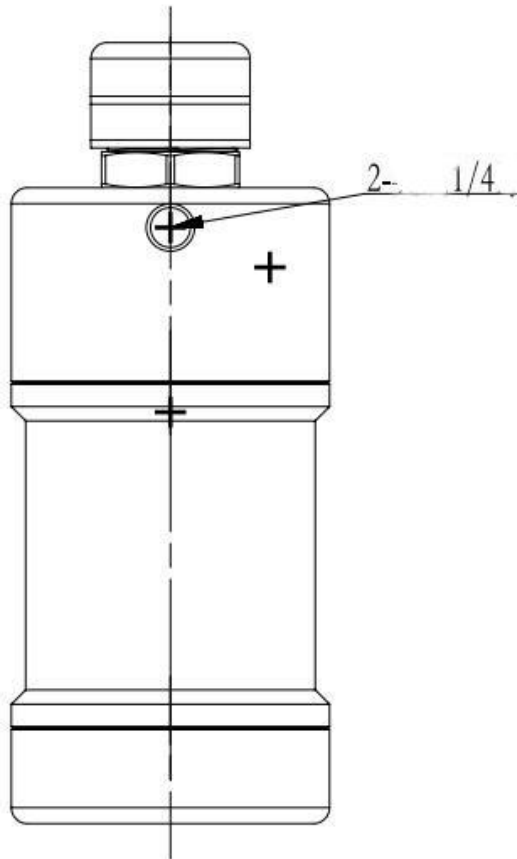

Drawing

ROYAL TOOL(HONGKONG)LIMITED
No. 38, Mingquan Road, Zhongshan city,
Guangdong Province, China 528400.
E-mail: info@royaltoolpro.com
Tel: 086 0735 7640815/086 0760 8880 1865
www.royaltoolpro.com
www.vanhonindustry.com