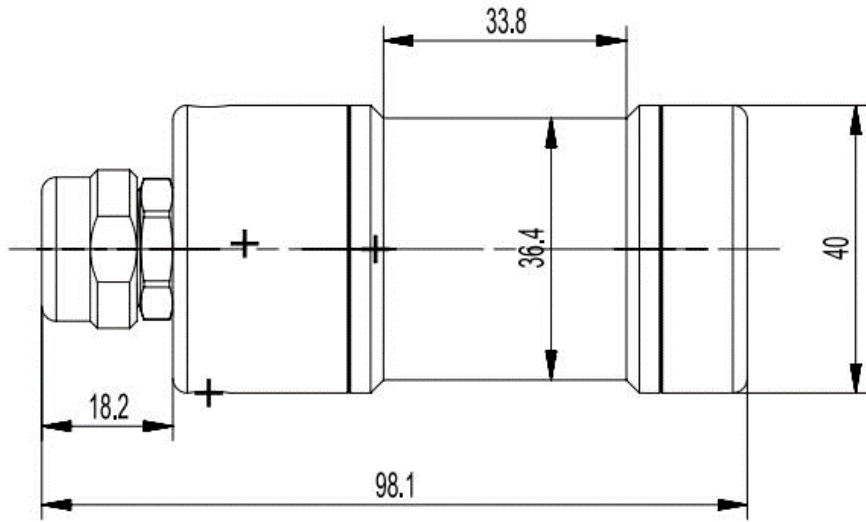

Drawing

ROYAL TOOL(HONGKONG)LIMITED
No. 38, Mingquan Road, Zhongshan city,
Guangdong Province, China 528400.
E-mail: info@royaltoolpro.com
Tel: 086 0735 7640815/086 0760 8880 1865
www.royaltoolpro.com
www.vanhonindustry.com