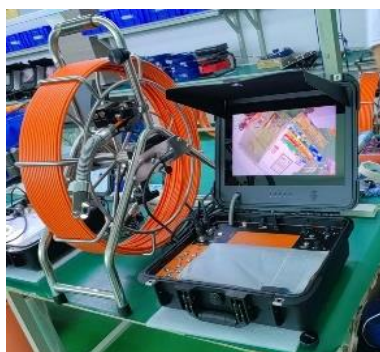

*Patent Pending Design *

ROYAL TOOL(HONGKONG)LIMITED
No. 38, Mingquan Road, Zhongshan city,
Guangdong Province, China 528400.
E-mail: info@royaltoolpro.com
Tel: 086 0735 7640815
Phone: 086 18565801348
www.royaltoolpro.com