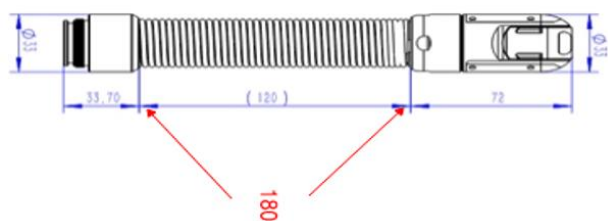

Φ33 PT Camera

Size:Φ33mmx225.7mm(L)

1/3"CMOS sensor

1080P Full HD

120° view angle

Pan:360° Tilt:180°

Built-in fm512Hz Transmitter

Built-in 4pcs Led lights,dimness available

Lead tine: Sample order 4 work days; bulk order: 15 work days

Payment: TT/Paypal/West Union

Mounted cable wheel

10M--60M cable length\

Φ7mm thick fiberglass push rod

Mounted stainless steel reel dimension:

Φ35cmX9cm(H)

FQA:

Q1. Could camera head with a longer spring 180mm?

A1: Yes, it is ok

Q2: Does the 33PT system with an separate cable wheel/ suitcase available?

A2: Yes, it is.

*Patent Pending Design *

ROYAL TOOL(HONGKONG)LIMITED
No. 38, Mingquan Road, Zhongshan city,
Guangdong Province, China 528400.
E-mail: info@royaltoolpro.com
Tel: 086 0735 7640815
Phone: 086 18565801348
www.royaltoolpro.com