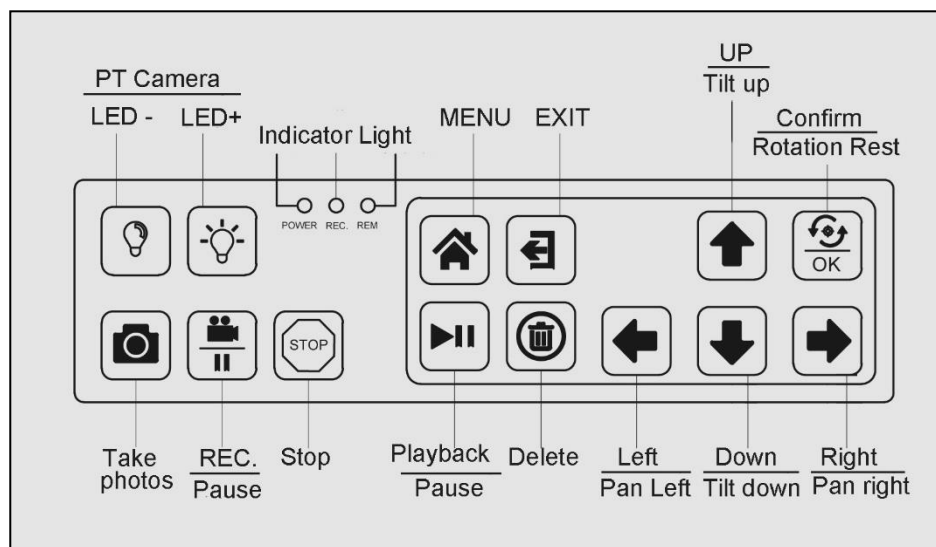

Compact 1.3MP AHD Pan and Tilt Pipe Inspection Camera System P10002PTCM

Application: Pipe/Sewer/Drain/Borehole

Feature:

- 1.360 degree rotation camera head,pan 360°,tilt180°.
- 2.1/3 CMOS,1.3MP.AHD camera head,waterproof up to 10bars.
- 3.Compact and integrated DVR control unit, easy operation.
- 4.Waterproof 8Inch display,anti-shake and work for rugged environment
- 5.Video/audio/text recording.
- 6.60m cable length, \varnothing 7mm fiberglass.
- 7.USB bluetooth,keyboard to typewrite the words.
- 8.Camera video resolution:720P.
- 9.Built-in 8800mA Li-ion battery, support unit working more than 6 hours.
- 10.Digital meter-counter function, error is less than 1%

*Patent Pending Design *

Detail Parts Spec:

<p>Pan &Tilt Camera</p> 	<ul style="list-style-type: none"> *Camera size Ø50mm x 154mm, sensor 1/3" CMOS ,1.3MP pixel * Waterproof IP68 up to 10 bar * View range 120° * Rotation: Pan 360° ,Tilt 180° * lens position automatic reset * Slip coupling for rotation axle * 6pcs high light LED lighting adjustable * Detachable with pins type connection to Cable Reel * Lens window sapphire glass
---	--

Multiple DVR Functions Instruction

1. POWER	Press the button for 3 seconds to turn on /off the control box
2. Keboard	Insert 2.4G wireless keyboard adaptor
3.USB	Insert external USB disk to record and save the video& picture files. Please don't remove the USB flash disk when it is recording
4.Audio	Insert the 3.5mm earphone
5.Counter	Use 8pin link cable, one port to "COUNTER" port, the other to cable reel "Meter counter port".
6.Camera	Connect 6pin link cable to cable reel
7.Control Panel	Details reference picture(1-1)
8.Monitor	8inch HD screen ,1280x720 resolution
9.Led Dimmer	Adjust 18mm,23mm,29mm,40mm and 55mm camera LED brightness
10.DC IN	Connecting extra charge adaptor
11.RESET	When the system is halted