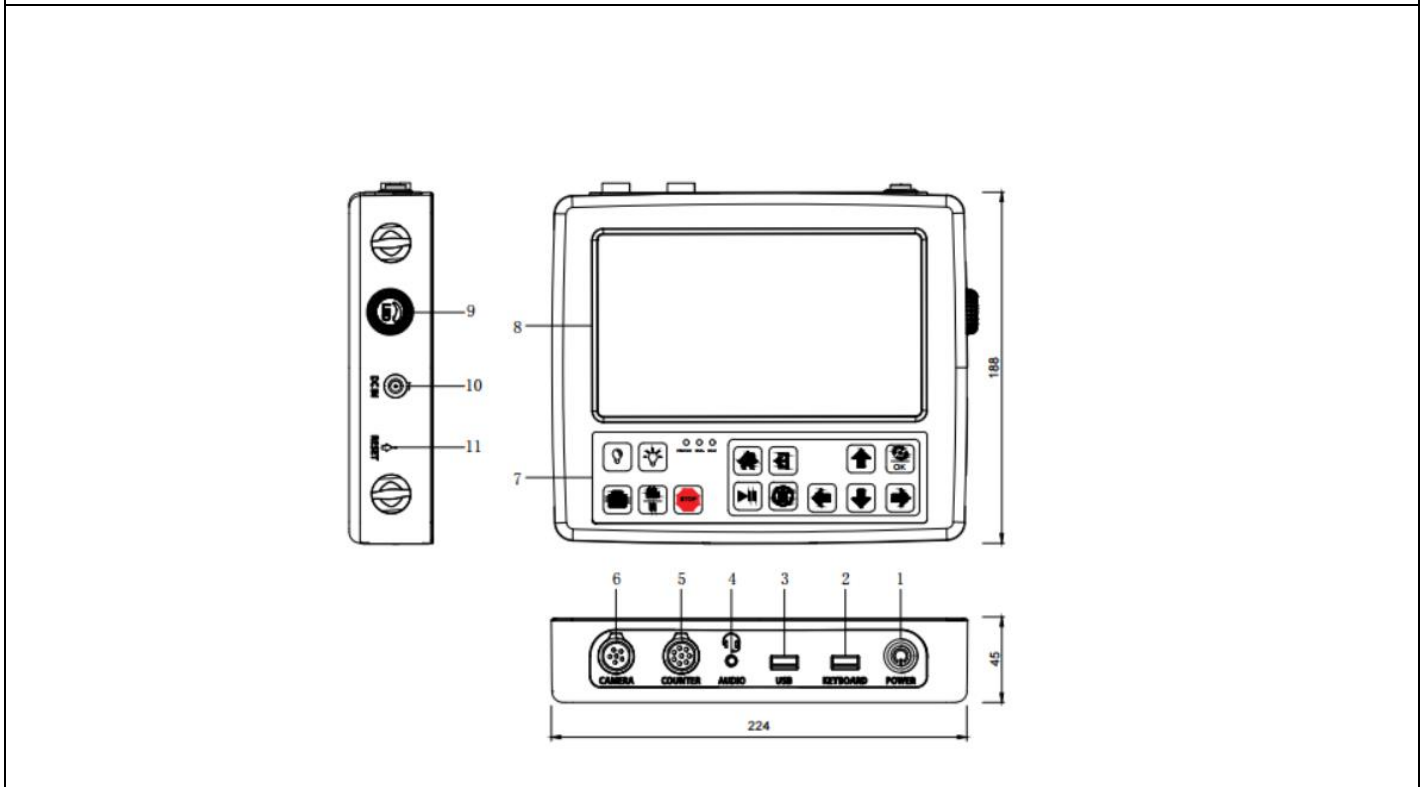

Detail Parts Spec:

Pan &Tilt Camera	*Camera size Ø50mm x 154mm, sensor 1/3" CMOS ,1.3MP pixel * Waterproof IP68 up to 10 bar * View range 120° * Rotation: Pan 360° ,Tilt 180° * lens position automatic reset * Slip coupling for rotation axle * 6pcs high light LED lighting adjustable * Detachable with pins type connection to Cable Reel * Lens window sapphire glass

Multiple DVR &Control Panel	* 8"HD IPS LCD Screen, 1280X720 resolution, 16:9 display model * HD DVR SYSTEM with recording 720P video * DVR recording system with AVI video format * Waterproof LCD panel * USB wireless Keyboard real time typewriting * USB port to connect storage device (16G USB flash disk) * Built-in 7000mA rechargeable Li-ion Battery Pack * Battery level indicator * Sunshade is included * Box size 23x20x5cm * AC 110V-240V 1.5A power charger * Charging time 7 hours,working time about 4 hours * Can fix on the cable reel, can be handhold, can hang on the neck(optional)

Multiple DVR Functions Instruction