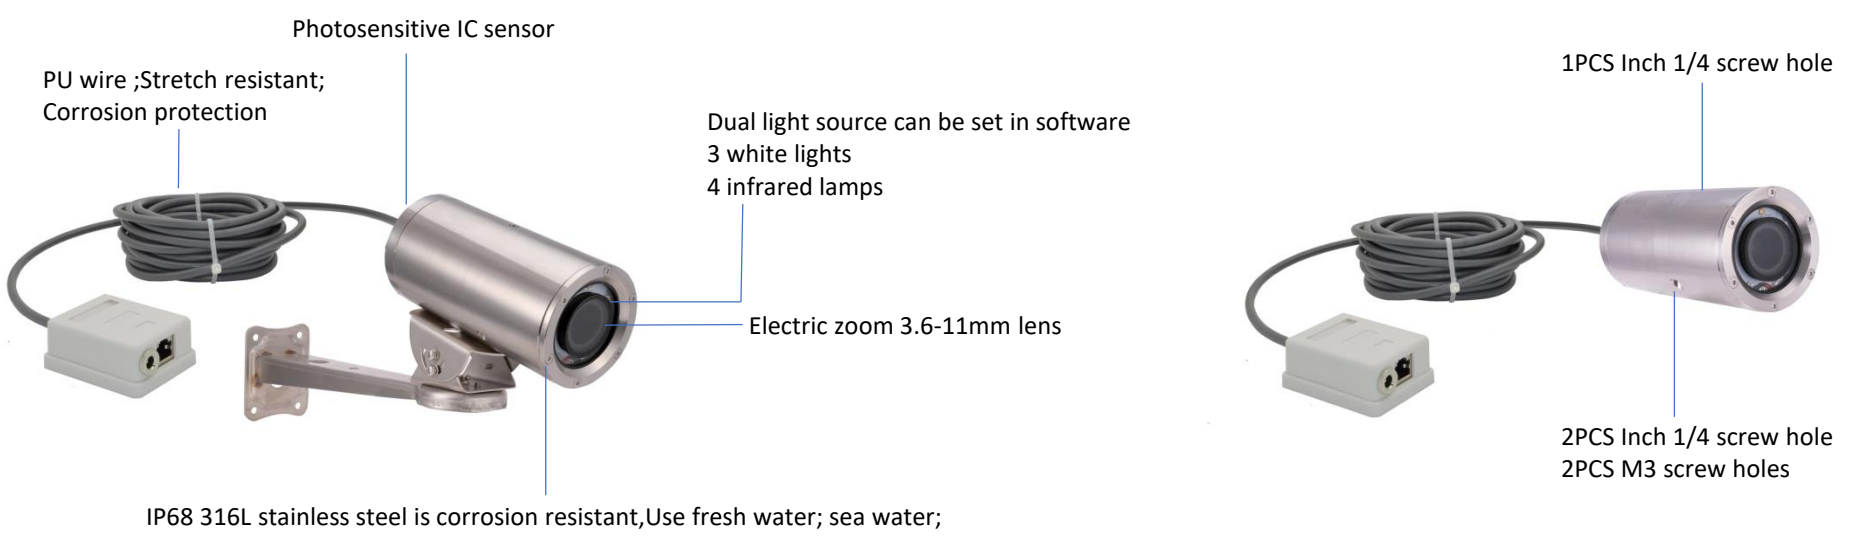

Multiple ways of networking

- 316L Stainless Steel
- Infrared and white light
- IP68 waterproof
- Support IOS and Android
- Standard wiring 5 M
- Support WAN and LAN
- Support Computer and NVR
- Water depth 50 meters
- High-definition image
- Focus Or Electric Zoom
- Optional 128GB TF card
- Multiple power supply methods

Display model.: UW-S5Z-CST

Fixed use

Mobile use

A B C

Connector

Product Usage:is widely used in Aquaculture camera(fish farming, raising sea cucumber, etc.),Aquarium breeding camera,Ice fishing; Agricultural planting; Agricultural farming; The factory produces cameras,Laboratory observation camera,Shipborne camera,Ship engine monitoring camera,Car camera,Underwater wedding photography,Undersea marine life research camera,Imaging camera in the hole of water conservancy pipe,Downhole TV camera,Underwater survey camera,Underwater work camera(such as checking the cage hole),Diving adventure camera,Underwater engineering acceptance camera,Downhole observation camera (such as drilling and workover),Fishing camera